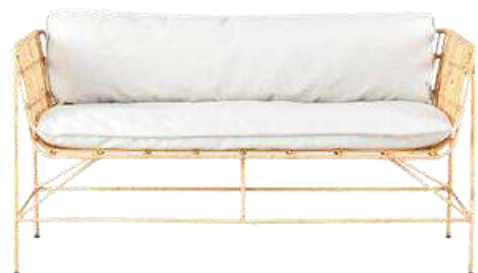

QTY: 01
Curved Rattan Sofa
Natural
R2000

QTY: 07
Rattan 3 Seater Bench with Cushions
Natural
R800

QTY: 05
Dahlia 3 Seater Rattan Bench
Natural
R950

QTY: 03
Rattan 3 Seater Bench - Black legs
Natural
R800