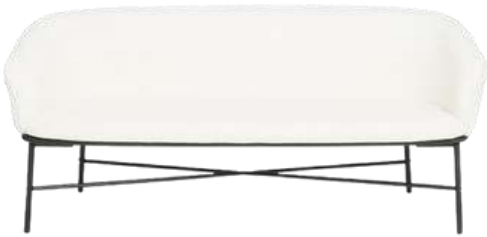

QTY: 02
Duke Sofa
Natural
R900