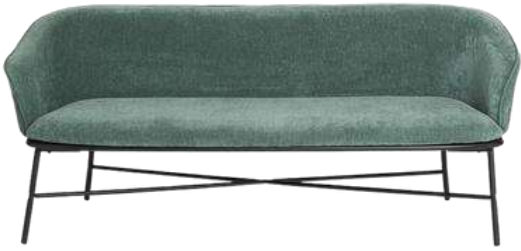

QTY: 01
Modern 3 Seater
Green
R1150

Seating: Couches, Occasional Chairs, Ottomans & Benches

QTY: 02
Duke Sofa
Forest Green
R950