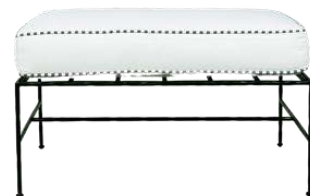

QTY: 02
Hammered Iron Bench
Black & white
R500