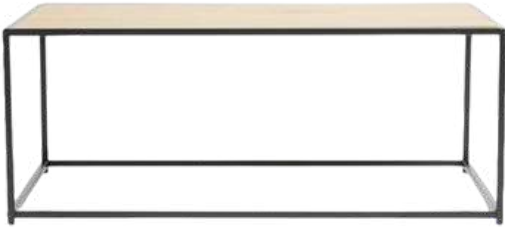

QTY: 02
Speckled Ceramic Side Table
Speckled
R300

QTY: 02
Tiered Ceramic Side Table
White
R300

QTY: 04
Chubby Ceramic Stool
Off White
R300

Coffee & Side Tables

QTY: 02
Rectangular Coffee Table
Wood & Metal
R275